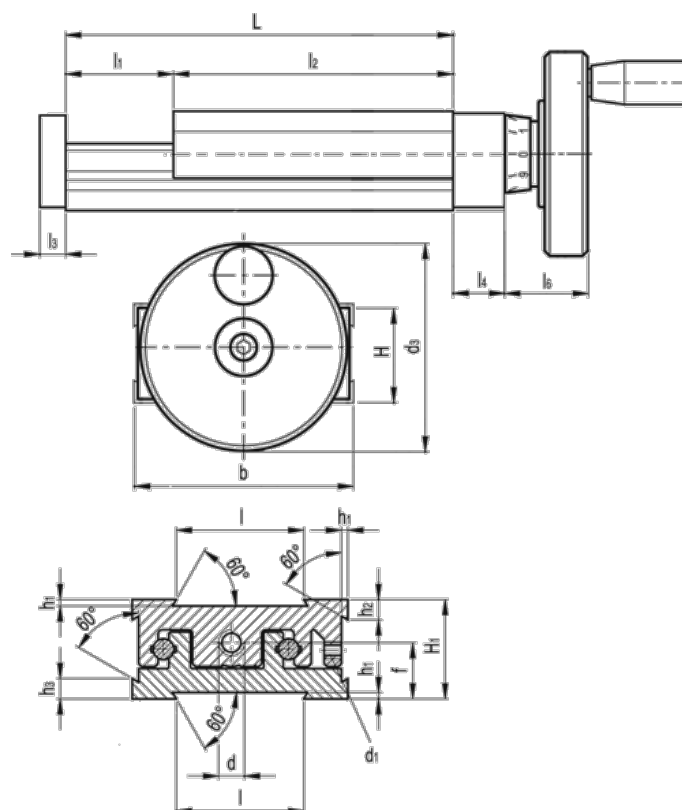

Data Sheet

Article number: 20772010

Description: Adjustable slide unit
GN 900-50-95-25-H-1

Measures

| | |
|----------|----------------|
| b = 50 | h2 = 4.5 |
| d = M6x1 | h3 = 7.0 |
| d1 = M4 | l = 30 |
| d3 = 50 | L - l1 = 95-25 |
| f = 13.0 | l2 = 70 |
| H = 23.0 | l3 = 6 |
| h1 = 1.5 | l4 = 12 |
| H1 = 23 | l6 = 22 |